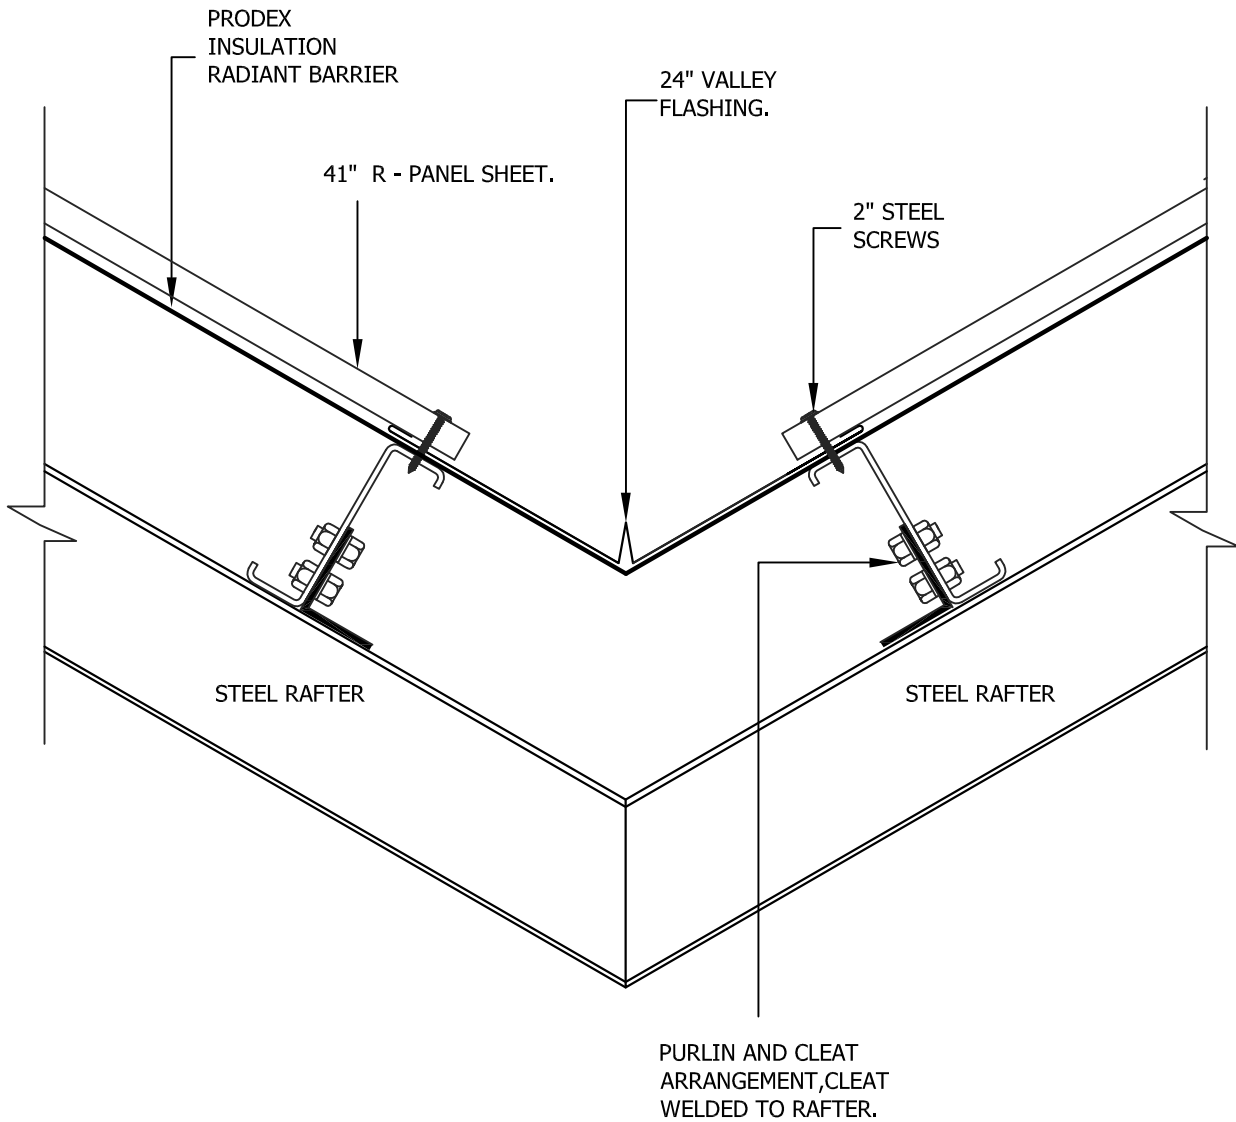

# VALLEY FLASHING.

DRAWN BY: MARCUS JOHN

TITLE: R-PANEL DETAILS

DATE: Thursday, July 30, 2009

CONTRACTOR: LIFETIME ROOFING LTD.

DRAWING TITLE: VALLEY

Detail on Steel Frame.

SHOP DRAWING #: LTR

SCALE : NOT TO SCALE

LOT 26C & F O' MEARA INDUSTRIAL ESTATE,  
ARIMA. TRINIDAD AND TOBAGO, W.I.