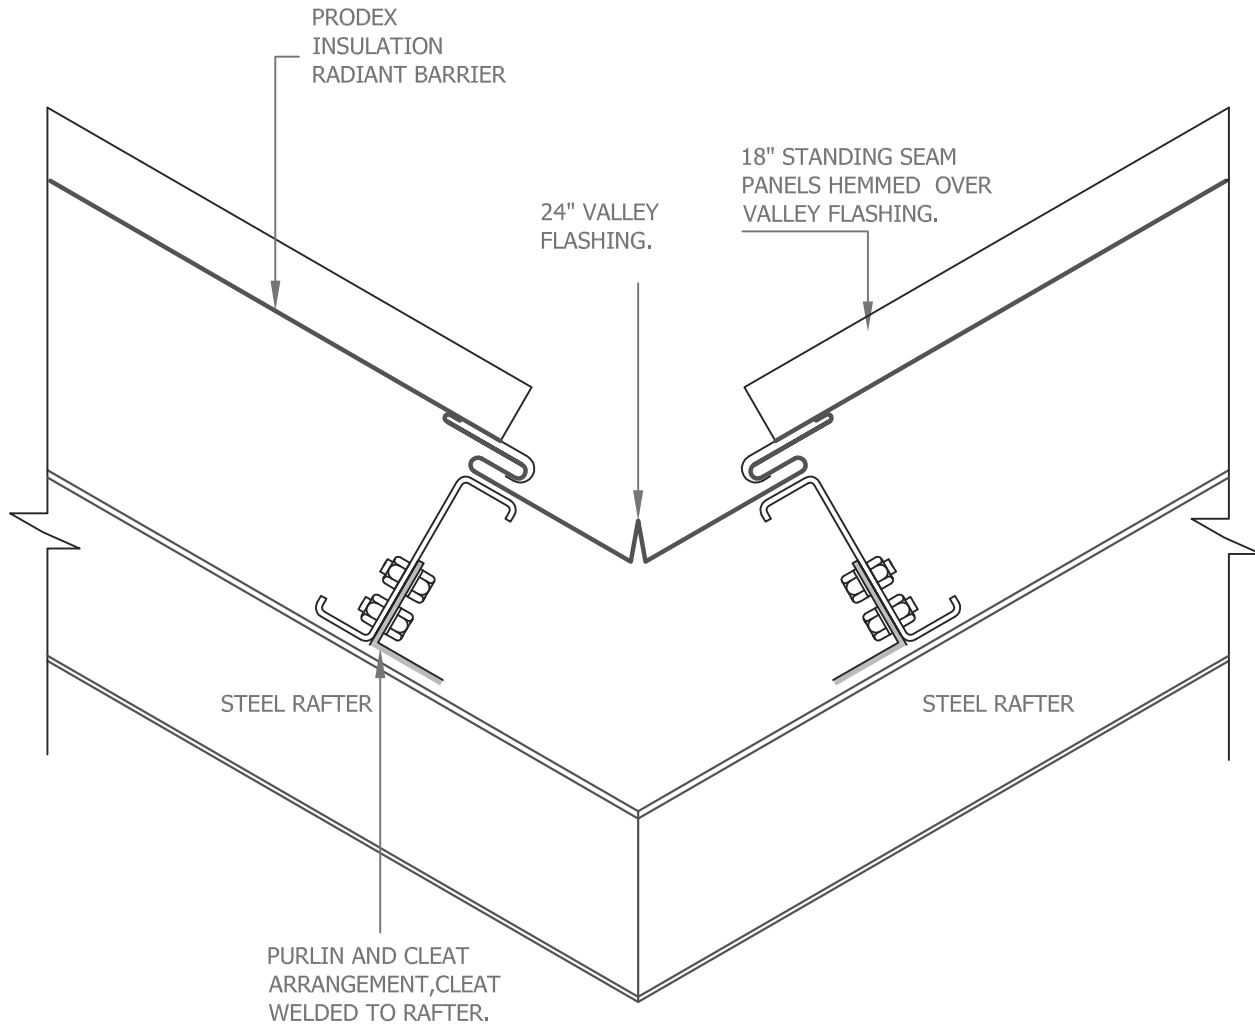

VALLEY FLASHING.

DRAWN BY: MARCUS JOHN

TITLE:

DATE: Thursday, July 30, 2009

CONTRACTOR: LIFETIME ROOFING LTD.

DRAWING TITLE: Valley Detail on Steel Frame.

SHOP DRAWING #: LTR

SCALE : NOT TO SCALE