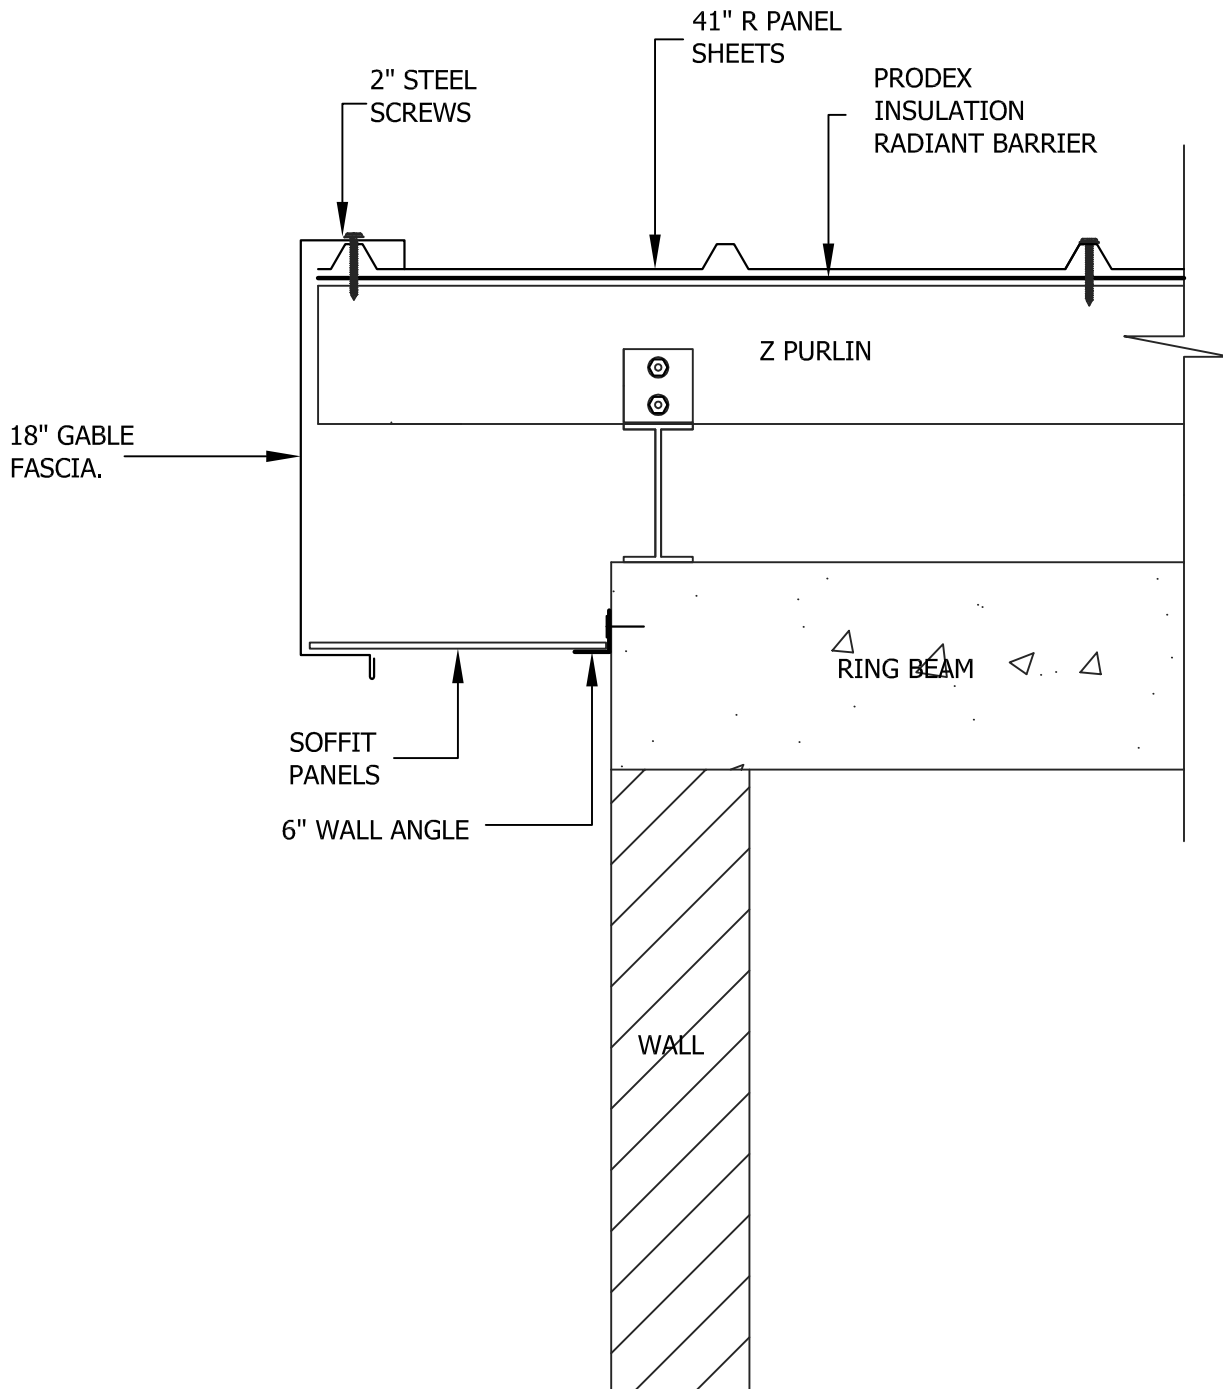

# GABLE DETAIL.

DRAWN BY: MARCUS JOHN

DRAWING TITLE: Gable Detail on Steel Frame.

TITLE:

DATE: Thursday, July 30, 2009

SHOP DRAWING #: LTR

CONTRACTOR: LIFETIME ROOFING LTD.

SCALE : NOT TO SCALE